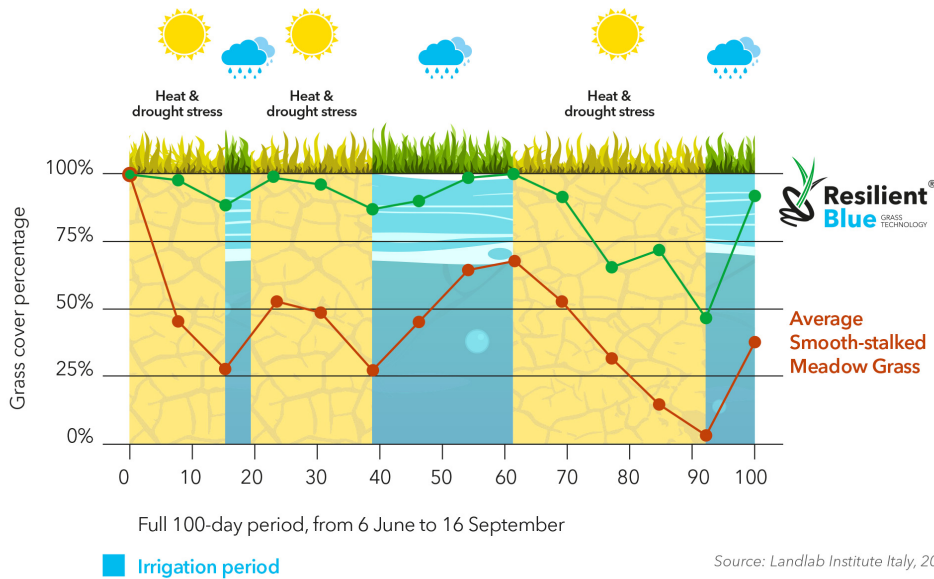

Based on many years of accumulated knowledge and experience, Barenbrug offers products for a wide range of applications. And we have the references to prove it. Barenbrug turf grasses are used in international leagues and prestigious events like the UEFA European Championship, the football World Cup and the Olympic Games.

Resilience during heat & drought

Source: Landlab Institute Italy, 2017

Source: Landlab Institute Italy, 2017.

Fastest recovery from heat and drought

If your turf is under severe drought and heat stress, it is nice to know that you can rely on Resilient Blue® to fight through and recover a good condition again. Resilient Blue® has well above average stress tolerance and it recovers significantly faster from extremes.