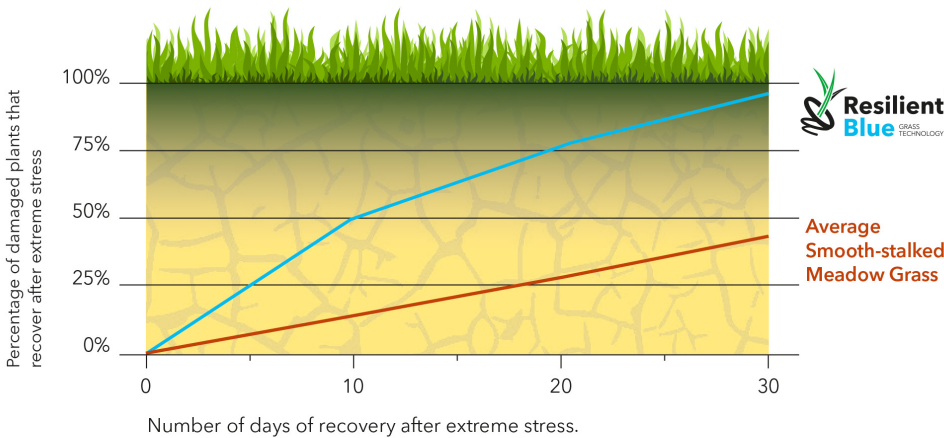

### Resilience during heat & drought

Source: Landlab Institute Italy, 2017

Source: Landlab Institute Italy, 2017.

### Fastest recovery from heat and drought

If your turf is under severe drought and heat stress, it is nice to know that you can rely on Resilient Blue® to fight through and recover a good condition again. Resilient Blue® has well above average stress tolerance and it recovers significantly faster from extremes.

### Recovery during irrigation after a period of extreme stress

Source: Landlab Institute Italy, September-October 2017.